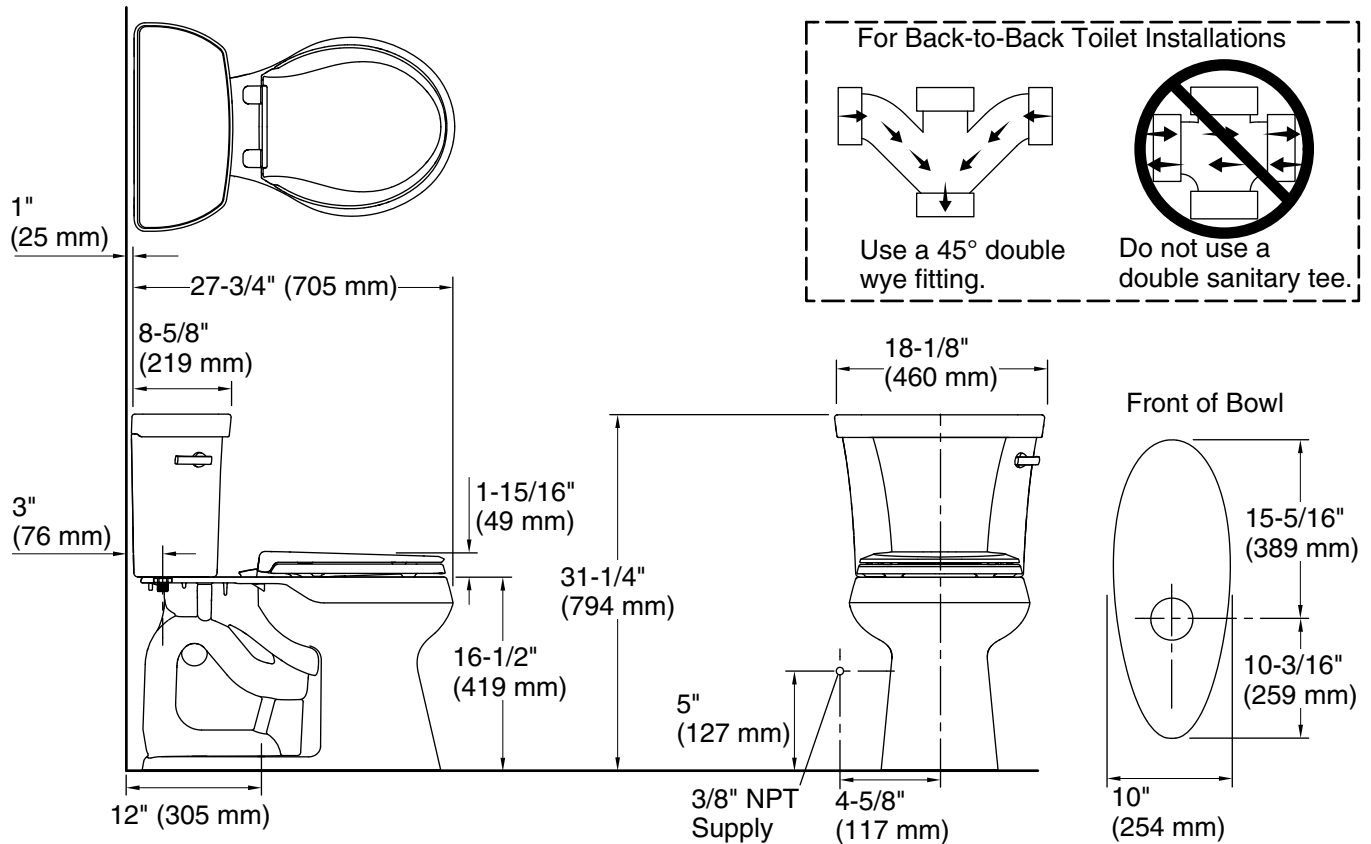

## Features

- Two-piece design.
- Round-front bowl offers an ideal solution for smaller bathrooms and powder rooms.
- Comfort Height® feature offers chair-height seating that makes sitting down and standing up easier for most adults.
- 1.28 gpf (4.8 lpf).
- Right-hand Polished Chrome trip lever.
- Combination consists of the K-4467-RA tank and the K-5393 bowl.

## Installation

- Standard 12" (305 mm) rough-in.
- Three-bolt quick-connect installation.
- Seat and supply line sold separately.

## Two-piece round-front 1.28 gpf chair height toilet

### Technical Information

All product dimensions are nominal.

Toilet type:	Two-piece, Floor-mount
Waste Outlet:	Floor
Bowl shape:	Round-front
Flush type:	Class Five®
Trap passageway:	2-1/8" (54 mm)
Water Consumption	
Full:	1.28 gpf (4.8 lpf)
Water surface size:	10-1/2" x 8-1/4" (267 mm x 210 mm)
Rim to water surface:	5-3/8" (137 mm)
Rough-in:	12" (305 mm)
Seat-mounting holes:	5-1/2" (140 mm)